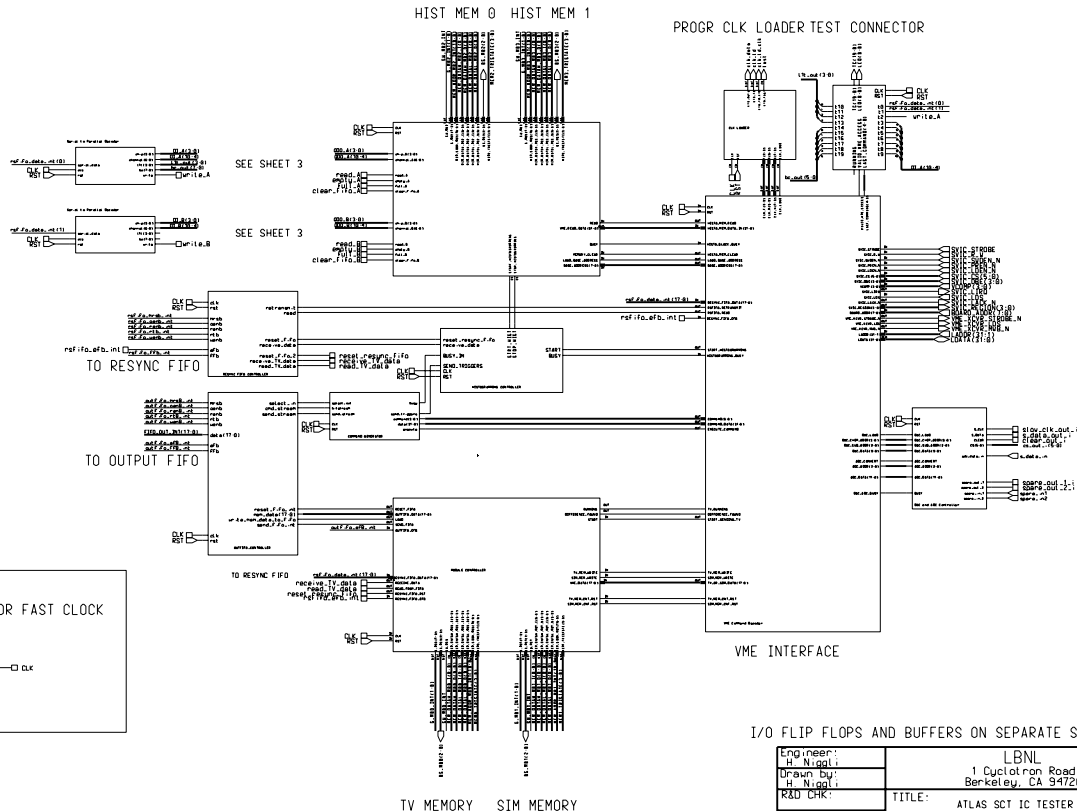

UNUSED YET

GLOBAL SET/RESET

INPUT BUFFER/CONTROLLER FOR FAST CLOCK

Eng'ner:	LBNL		
H. Nagel	1 Cyclotron Road		
Drawn by:	Berkeley, CA 94720		
H. Nagel	TITLE:	ATLAS SCT IC TESTER	Size
R&D CHK:		VME BOARD	L
DOC CTRL CHK:		OR3125 VHDL TOP	11 x 14
MFG CTRL CHK:			

Changed by:	Date Changed:	Time:	QA CHK:	REV	Drawing Number:	Page:
	Friday, Sep 26, 1980	10:31:53 pm				1