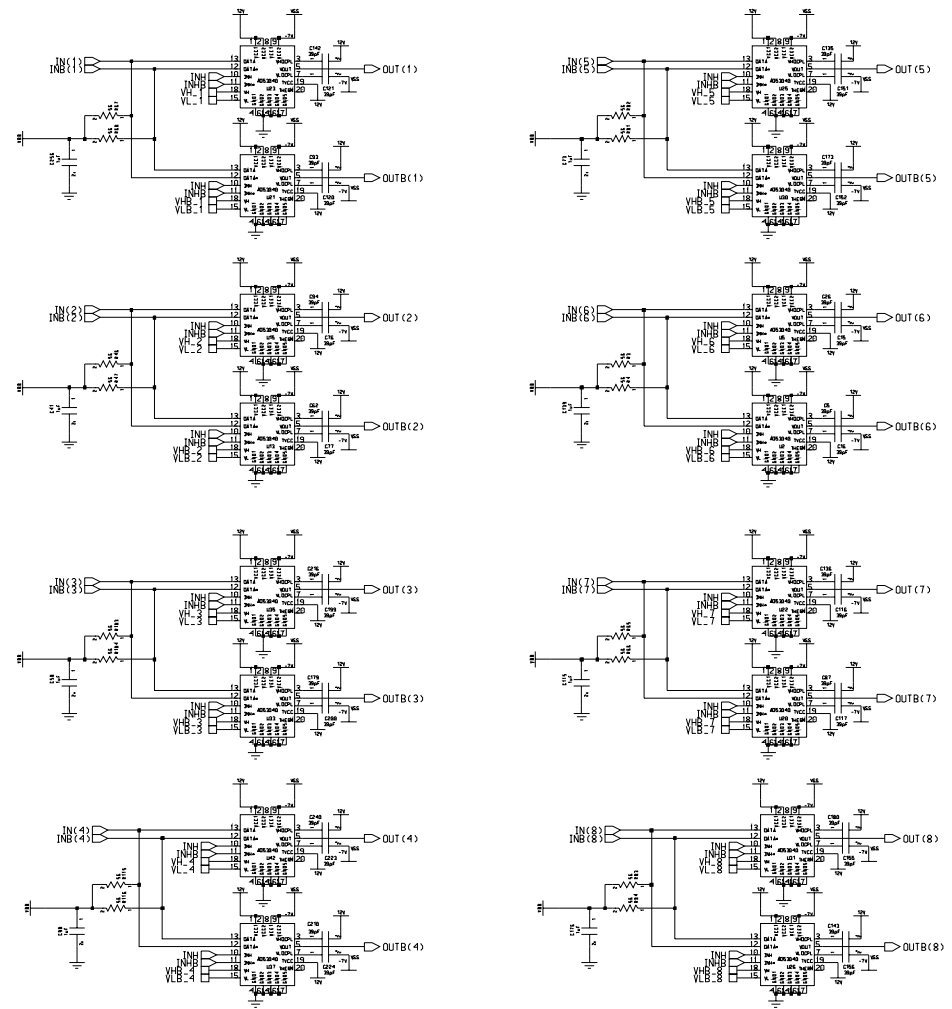

PLACE 4 BYPASS CAPS AT EACH AD53040

Engineer: H. Yaver	Lawrence Berkeley National Laboratory 1 Cyclotron Road Berkeley, CA 94720	
Drawn by: H. Yaver	TITLE: PinDrivers	Size: D
Revised: H. Niggli		* 1 5 A
DOC CTRL CHK:		
MFG CTRL CHK:		

Changed by: n.n.ggl.	Date Changed: Thursday, November 25, 1999	Time: 6:20:33 am	QA CHK:	REV: 2	Drawing Number:	Page: 1
-------------------------	--	---------------------	---------	-----------	-----------------	------------