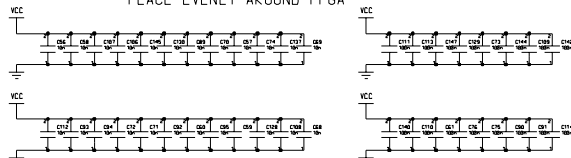

U26
OR3T165.600

PLACE EVENLY AROUND FPGA

Engineer:	H. Niggli	LBNL 1 Cyclotron Road Berkeley, CA 94720	Size 9
Drawn by:	H. Niggli		
R&D CHK:		TITLE:	Controller FPGA
DOC CTRL CHK:			ORCA 3T165
MFG CTRL CHK:			
QA CHK:		REV	Drawing Number:
Changed by:	n.ggl	Date Changed:	Wednesday, Apr-11 21, 1999
		Time:	3:43:44 pm
			Page:
			1