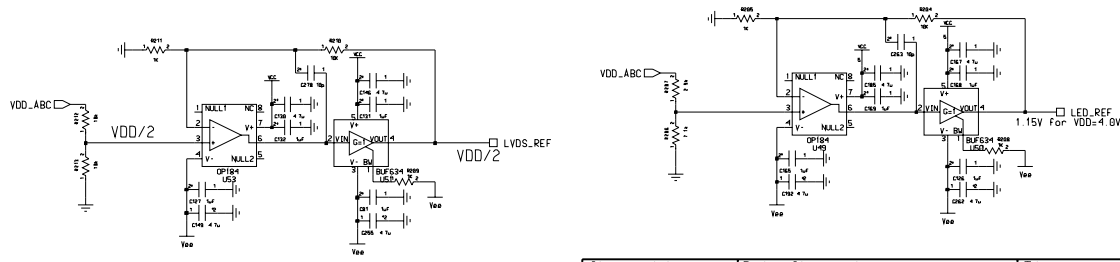

PLACE 4 CAPS AT EACH AD5340Z

Engineer: H. Yaver	LAWRENCE BERKELEY NATIONAL LABORATORY 1 CYCLOTRON ROAD BERKELEY, CA 94720
Drawn by: H. Yaver	
Revised: H. Niggli	TITLE: Window Comparators
DOC CTRL CHK:	
MFG CTRL CHK:	Size: D