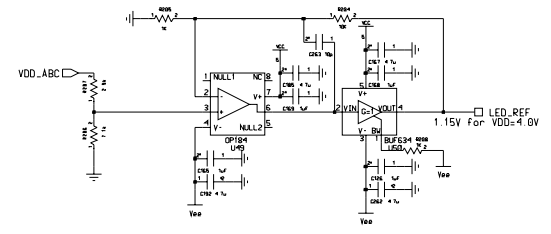

PLACE 4 CAPS AT EACH AD5304

Engineer: H. Yaver	LAWRENCE BERKELEY NATIONAL LABORATORY
Drawn by: H. Yaver	1 CYCLOTRON ROAD
Revised: H. Niggli	BERKELEY, CA 94720
DOC CTRL CHK:	TITLE: Window Comparators
MFG CTRL CHK:	Size 8 1/2 x 11
QA CHK:	REV
Date Changed:	Drawing Number:
Time:	Page: