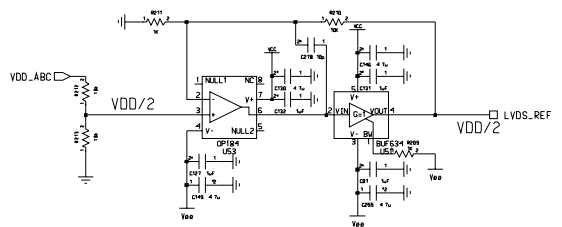

PLACE 4 CAPS AT EACH AD5304

Engineer: H. Yaver	LAWRENCE BERKELEY NATIONAL LABORATORY
Drawn by: H. Yaver	1 CYCLOTRON ROAD
Revised: H. Niggli	BERKELEY, CA 94720
DOC CTRL CHK:	TITLE: Window Comparators
MFG CTRL CHK:	Size 8 1/2 x 11
QA CHK:	REV
Date Changed:	Drawing Number:
Time:	Page: