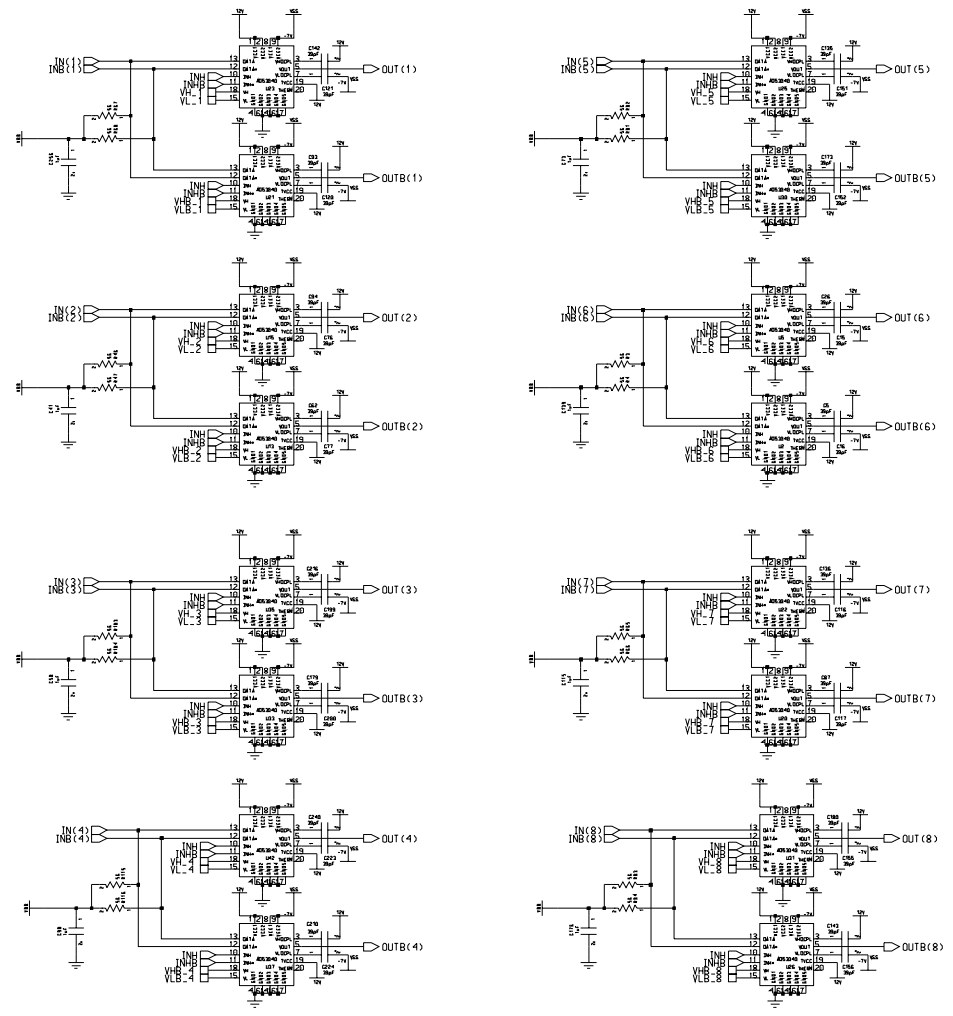

PLACE 4 BYPASS CAPS AT EACH AD53040

Engineer: H. Yaver	Lawrence Berkeley National Laboratory 1 Cyclotron Road Berkeley, CA 94720	
Drawn by: H. Yaver	TITLE: PinDrivers	Size 0
Revised: H. Niggli		* 1 5 A
DOC CTRL CHK:		
MFG CTRL CHK:		

Changed by: n.ggl	Date Changed: Thursday, November 25, 1999	Time: 6:20:33 pm	QA CHK:	REV 2	Drawing Number:	Page: 1
----------------------	--	---------------------	---------	----------	-----------------	------------